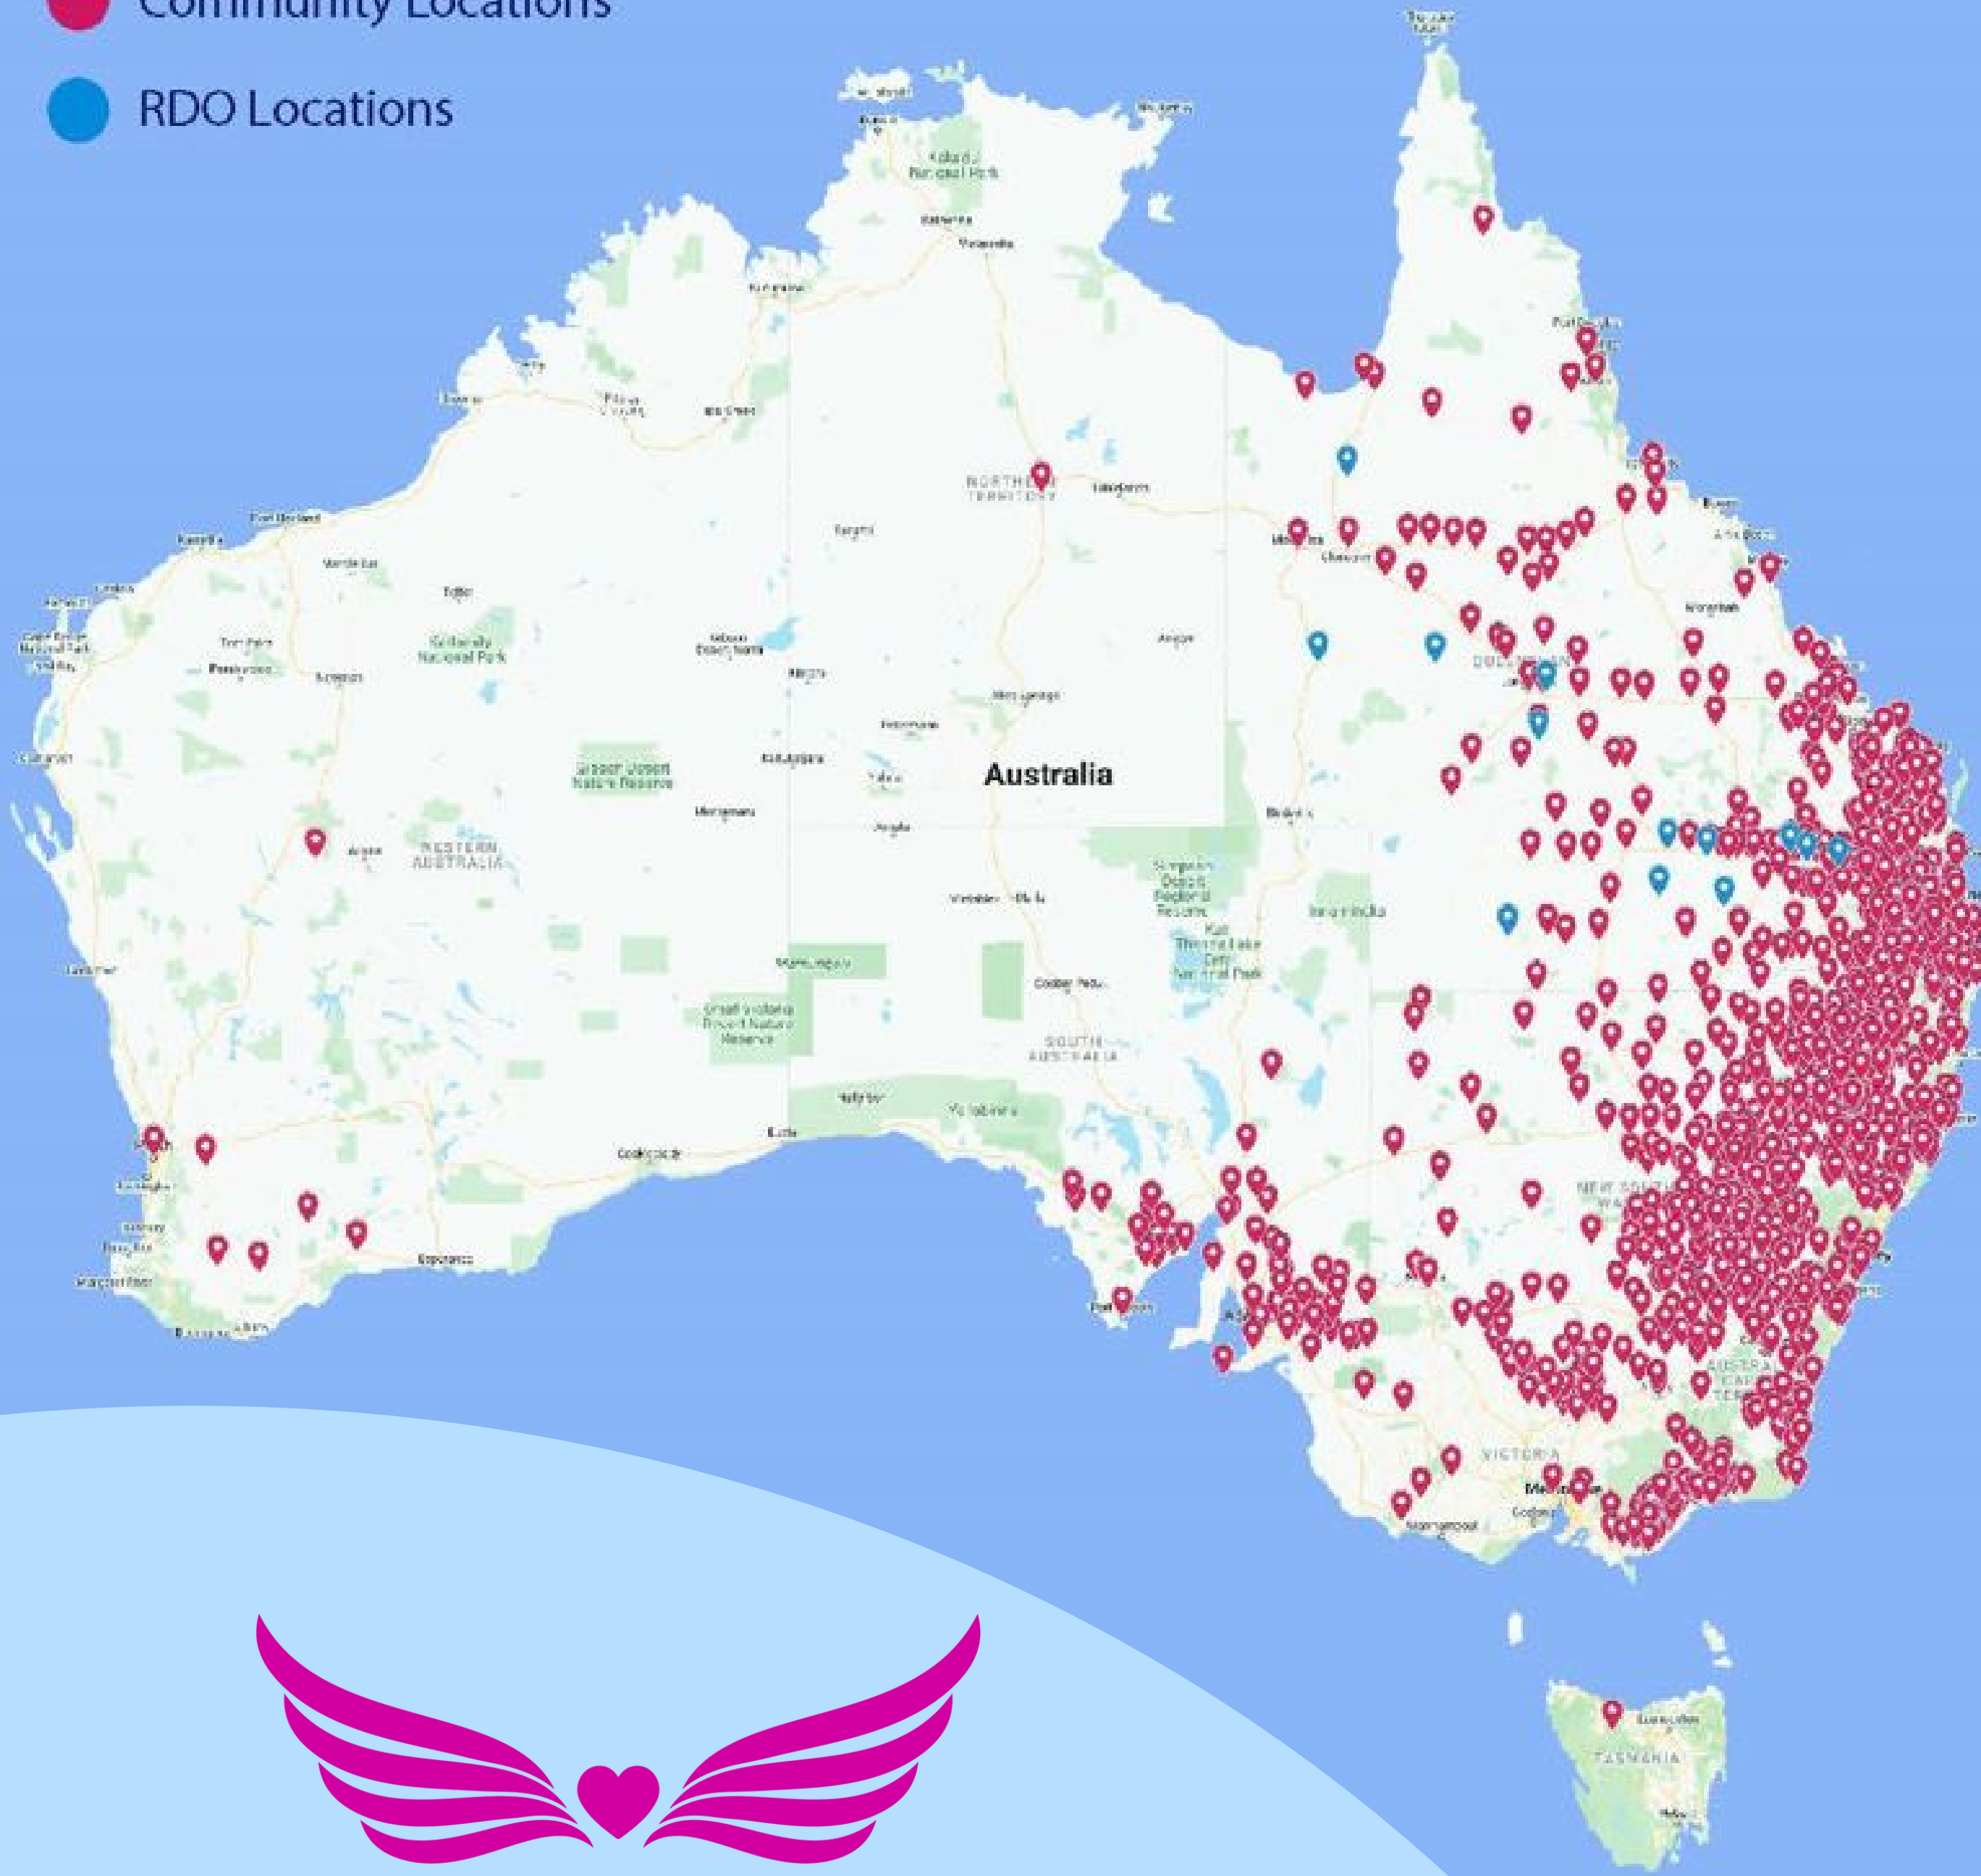

● Community Locations

● RDO Locations

9757

PEOPLE ASSISTED
(Primary producers plus
the number of people in their family)

4833

PRIMARY PRODUCERS
SUPPORTED

1371

COMMUNITIES ASSISTED

QLD - 509

NSW - 654

SA - 69

WA - 7

TAS - 1

VIC - 122

NT - 1

15

RURAL DAY OFF
EVENTS HELD (RDO'S)

DROUGHT ANGELS
DISASTER RELIEF FOR AUSSIE FARMERS

Published 01/08/2023